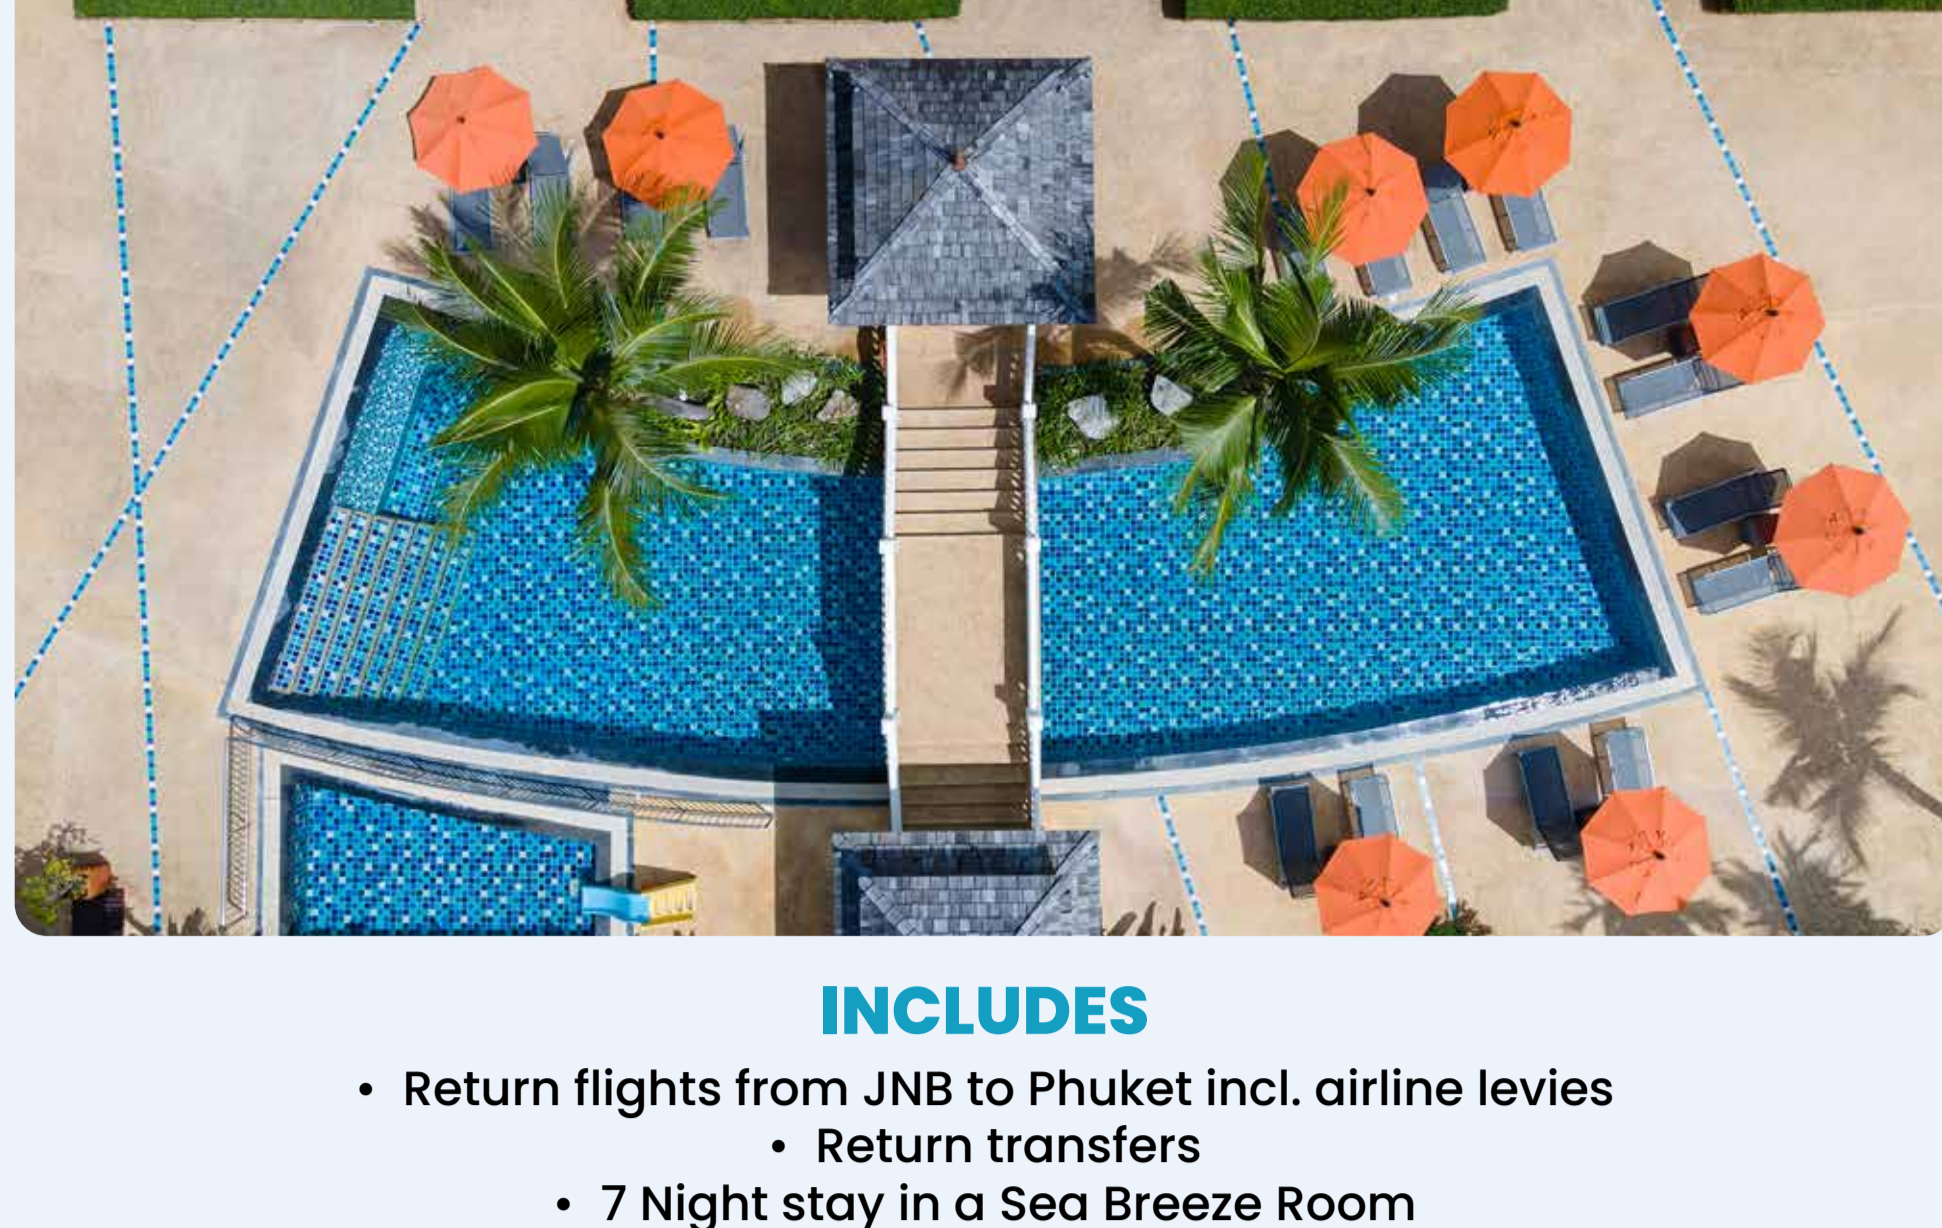

UNLOCK THAILAND'S TREASURES

3* PLUS KATA SEA BREEZE RESORT

INCLUDES

- Return flights from JNB to Phuket incl. airline levies
- Return transfers
- 7 Night stay in a Sea Breeze Room
- Breakfast daily

From **R21 410 pps**

Valid 1 Nov – 20 Dec '25 | Ref: 318275