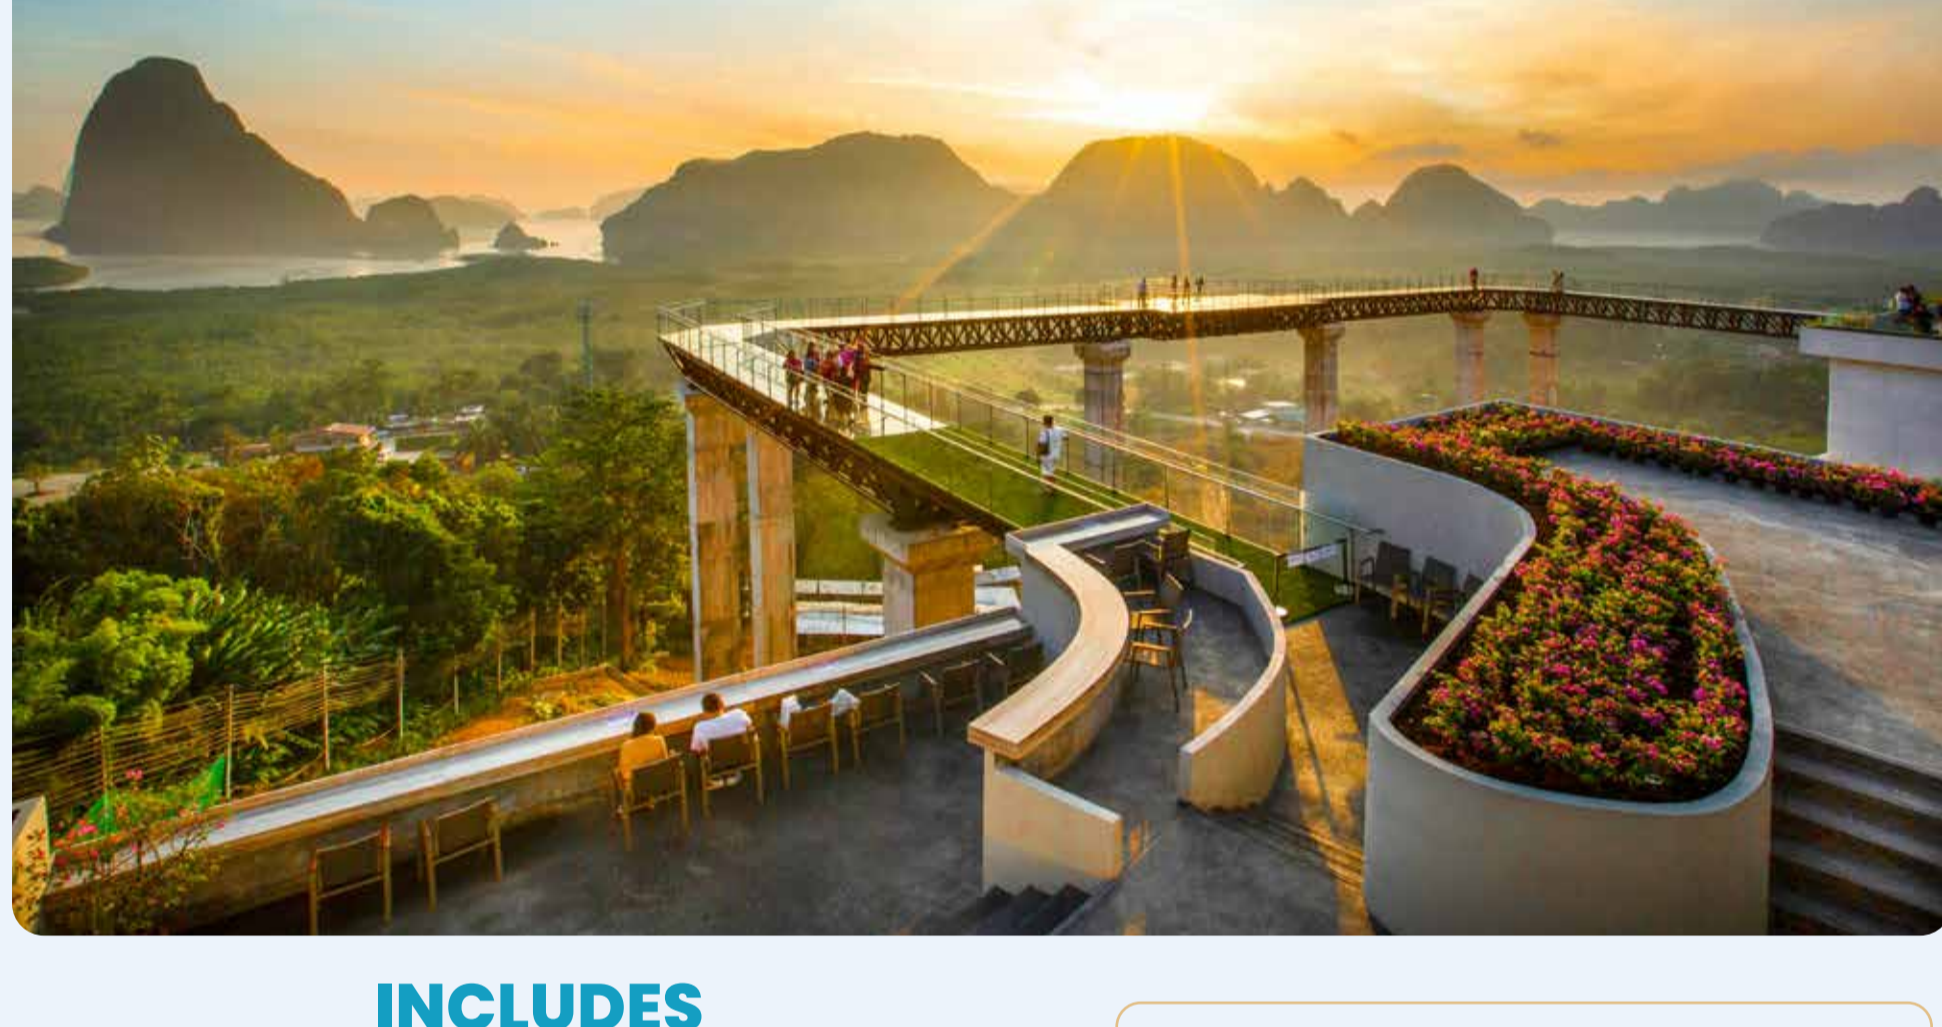

PHANG NGA & PHUKET EXPERIENCE

INCLUDES

- Return flights from JNB to Phuket incl. airline levies
- Private transfers
- 2 Night stay at the 4* Beyond Skywalk Hotel Bangkok in a Forest Tent
- 5 Night stay at the 5* Oceanfront Beach Resort & Spa in a Premier Comfy Room
- Breakfast daily

ADDED VALUE

- A Set Dinner at Beyond Skywalk Nangshi (food only)
- Scheduled shuttle from Oceanfront Beach Resort to Patong center

From **R28 100 pps**