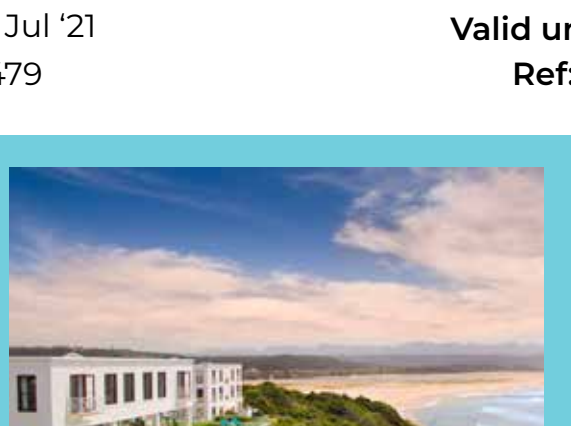

5* THE PLETTENBERG

Plettenberg

R6 195pps

3 Nights in a Sea View Luxury Double Room including breakfast + In room mini bar + Turndown gift

Valid until: 30 Sep '21

Ref: 2896641