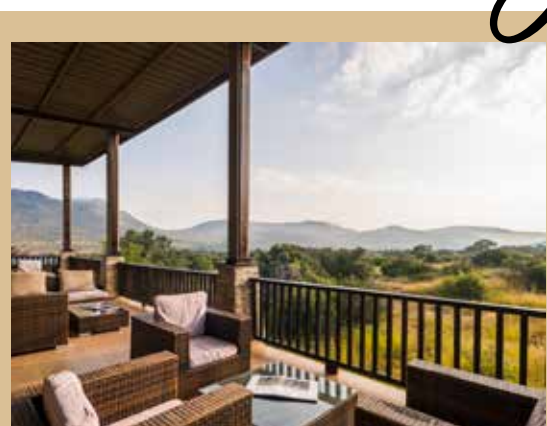

Luxury Bush Experiences

5* aha SHEPHERD'S TREE GAME LODGE

Pilanesberg National Park

R4 100pps

2 Nights including all meals + 2 Game drives daily

Valid until: 31 Jul '21

Ref: 2896445