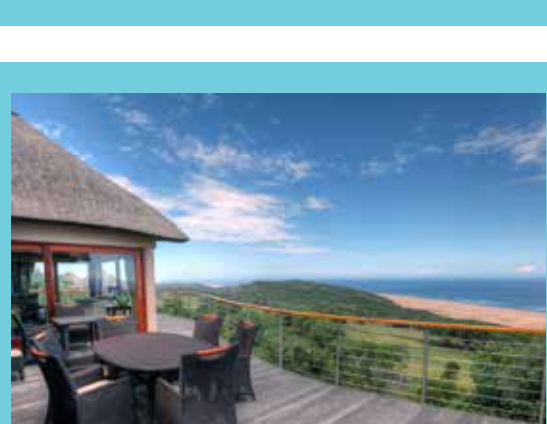

Luxury Beach Escapes

5* OCEANA BEACH AND WILDLIFE RESERVE

Port Alfred

R2 850pps

2 Nights in a Lodge suite including breakfast + Beach picnic lunch

Valid until: 31 Jul '21

Ref: 2872479