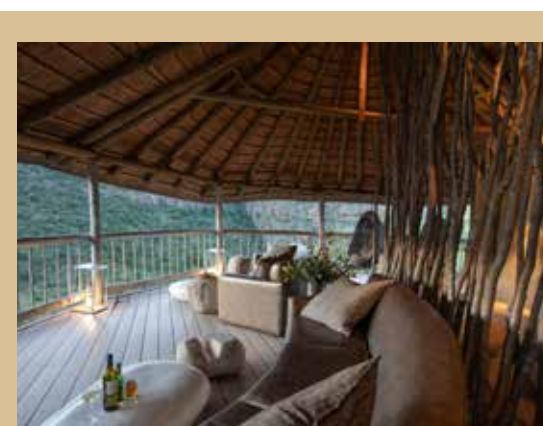

5* CLIFFTOP EXCLUSIVE SAFARI HIDEAWAY

Waterberg

R6 145pps

2 Nights including all meals & selected drinks + 2 Game drives daily

Valid until: 30 Sep '21

Ref: 2848188