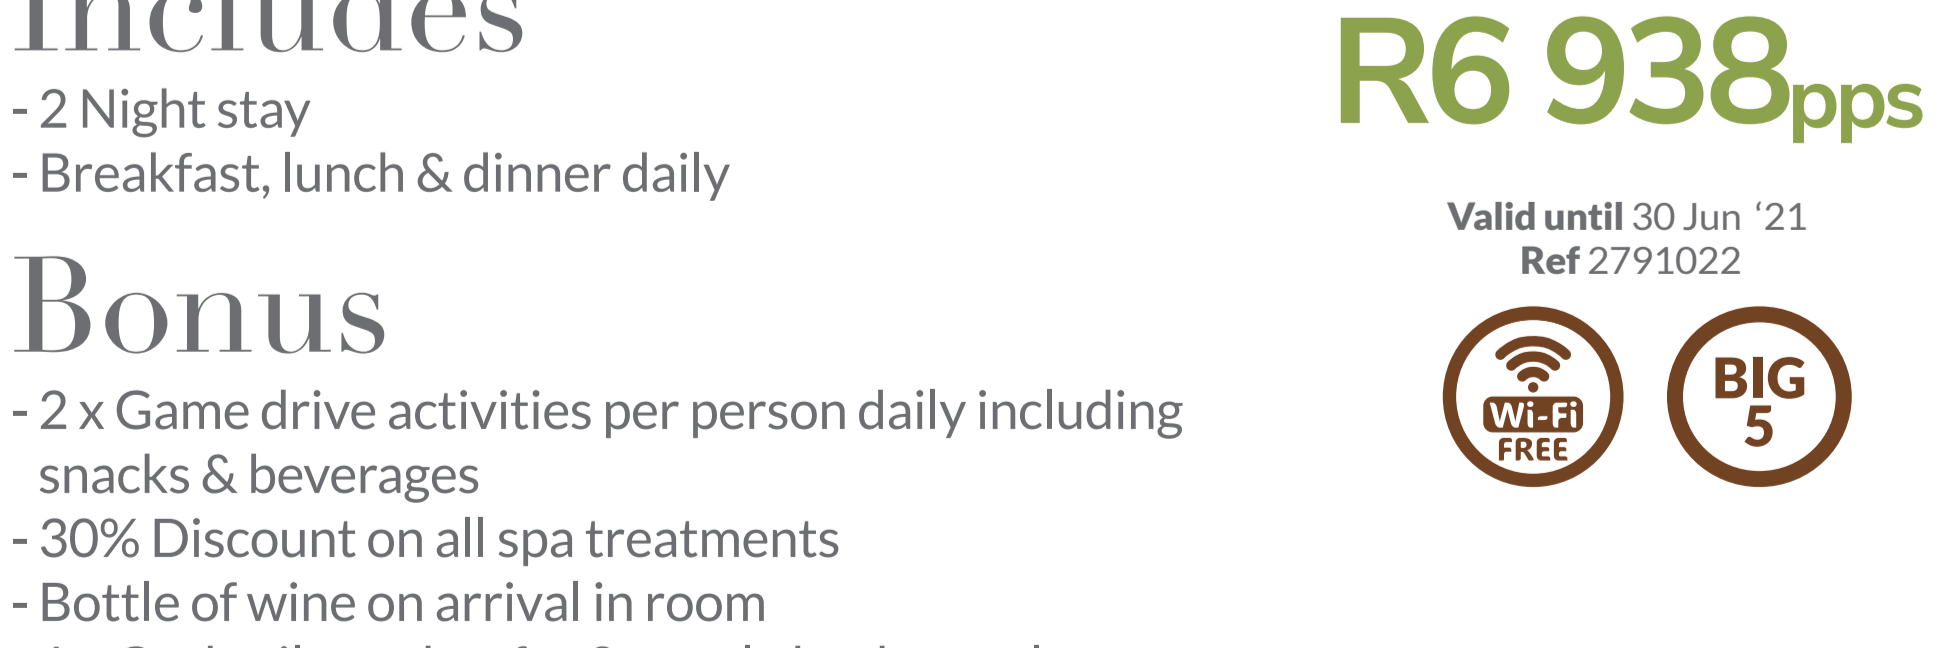

Valid until 30 Sep '21
Ref 2864494

★★★★★

Jabulani

— Kapama Private Game Reserve

Includes

- 2 Night stay
- Brunch & dinner daily

Bonus

- 2 Game drives
- A Signature sundowner experience and snacks

Self-drive FROM
R5 660pps

Valid until 30 Jun '21
Ref 2886376
Surcharge of R980pp per night applies from 01 - 30 June '21

★★★★

Shishangeni by BON Hotels

— Kruger National Park

Includes

- 2 Night stay
- Breakfast, lunch & dinner daily