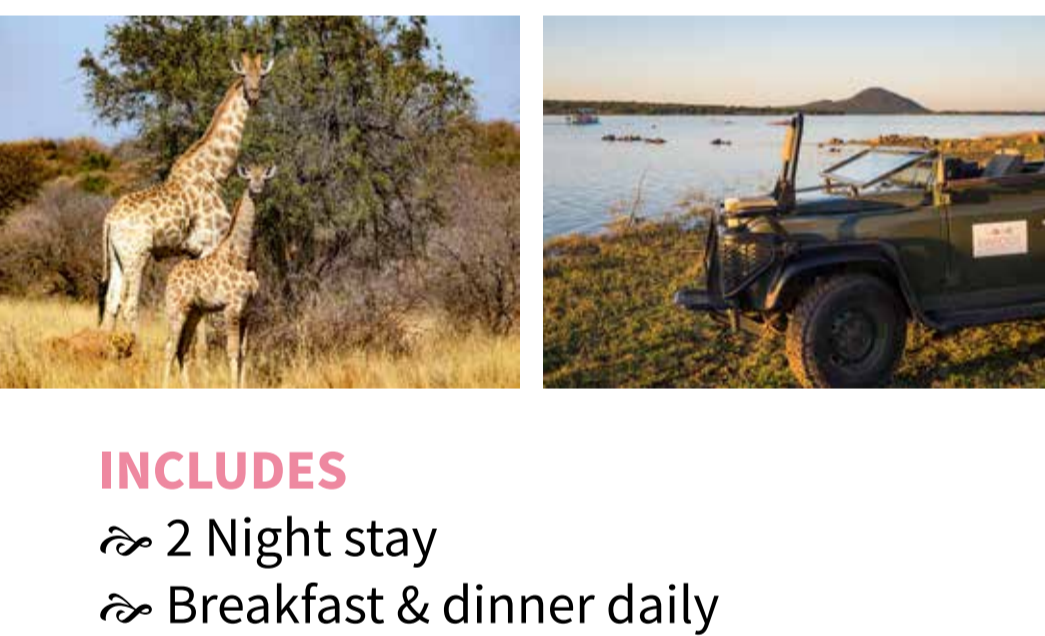

Self-drive from

R1 818^{PPS}

BOOK NOW

Valid until 22 Feb '22 | Ref: 2866381

4* FINFOOT LAKE RESERVE

Pietermaritzburg

INCLUDES

- ≈ 2 Night stay
- ≈ Breakfast & dinner daily