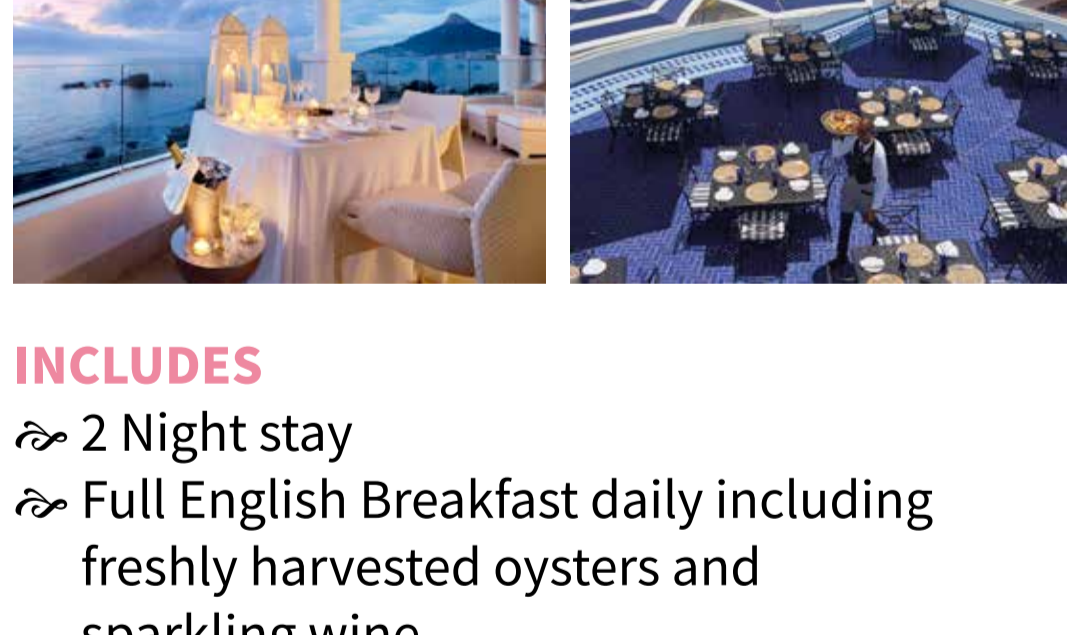

5* THE TWELVE APOSTLES HOTEL & SPA

Near Camps Bay

INCLUDES

- ≈ 2 Night stay
- ≈ Full English Breakfast daily including freshly harvested oysters and sparkling wine

BONUS

- ≈ Welcome drink
- ≈ Scheduled transfers to and from Camps Bay and the V&A Waterfront

Self-drive from

R3 189^{PPS}

BOOK NOW

Valid until 30 Sep '21 | Ref: 2846316
Valid for Midweek stays. A supplement of R280pp per night applies for weekend stays.

5* THE OYSTER BOX

Umhlanga Rocks

INCLUDES

- ≈ 2 Night stay in a Classic Sea Facing Room
- ≈ Full English Breakfast daily with freshly harvested oysters and sparkling wine

BONUS

- ≈ Welcome drink
- ≈ Curry buffet dinner
- ≈ A cocktail or mocktail
- ≈ Scheduled transfers to / from The Gateway Theatre of Shopping

Self-drive from

R4 905^{PPS}

BOOK NOW

Valid until 19 Dec '21 | Ref: 2865132