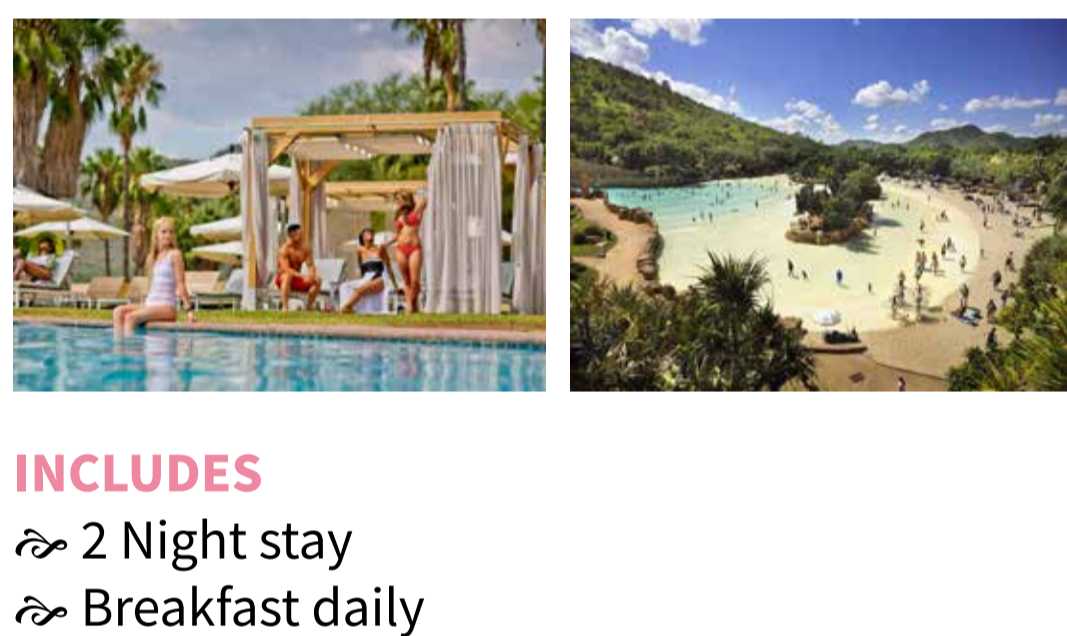

Self-drive from

R2 913^{PPS}

BOOK NOW

Valid until 30 Sep '21 | Ref: 2877503
Valid for Midweek stays. A supplement of R375pp per night applies for weekend stays.

3* CABANAS

Sun City

INCLUDES

- ≈ 2 Night stay
- ≈ Breakfast daily

BONUS

- ≈ 2 Kids under 18 years stay FREE when sharing with 2 adults
- ≈ Entry into Valley of Waves and Sun City Resort

Self-drive from

R2 926^{PPS}

BOOK NOW

Valid until 30 Nov '21 | Ref: 2878518
Valid for Weekend stays

4* MABULA GAME LODGE

Near Waterberg

INCLUDES

- ≈ 2 Night stay
- ≈ Breakfast, lunch and dinner daily

BONUS

- ≈ 2 Game drives daily

Self-drive from

R2 955^{PPS}