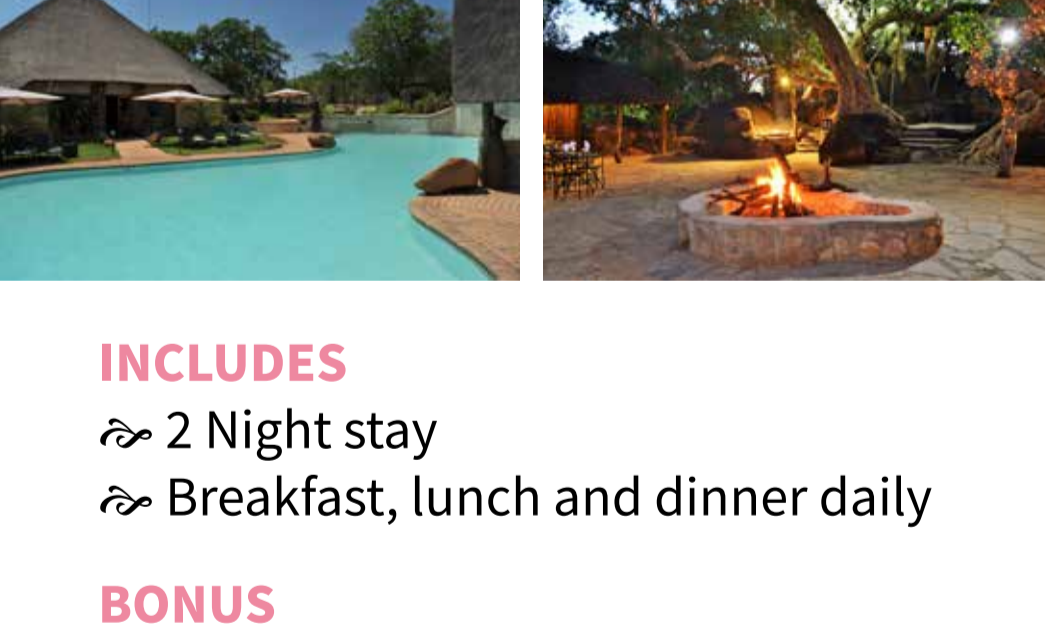

BONUS

- ≈ 2 Kids under 18 years stay FREE when sharing with 2 adults
- ≈ Entry into Valley of Waves and Sun City Resort

Self-drive from

R2 926^{PPS}

BOOK NOW

Valid until 30 Nov '21 | Ref: 2878518
Valid for Weekend stays

4* MABULA GAME LODGE

Near Waterberg

INCLUDES

- ≈ 2 Night stay
- ≈ Breakfast, lunch and dinner daily

BONUS

- ≈ 2 Game drives daily

Self-drive from

R2 955^{PPS}

5* THE OYSTER BOX

Umhlanga Rocks

INCLUDES

- ≈ 2 Night stay in a Classic Sea Facing Room
- ≈ Full English Breakfast daily with freshly harvested oysters and sparkling wine

BONUS

- ≈ Welcome drink
- ≈ Curry buffet dinner
- ≈ A cocktail or mocktail
- ≈ Scheduled transfers to / from The Gateway Theatre of Shopping