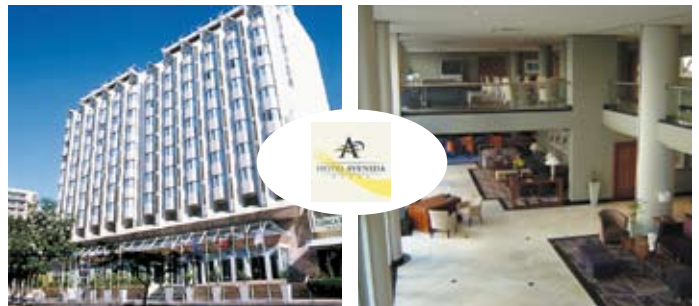

10km from Maputo Airport - 159 rooms

LOCATION - MOZAMBIQUE, MAPUTO

Hotel Avenida is located in Maputo's city centre.

ACCOMMODATION:

All rooms have air-conditioning, tea/coffee making facilities, mini bar, TV, direct dial telephone, bathrobes, hair dryer and electronic safe.