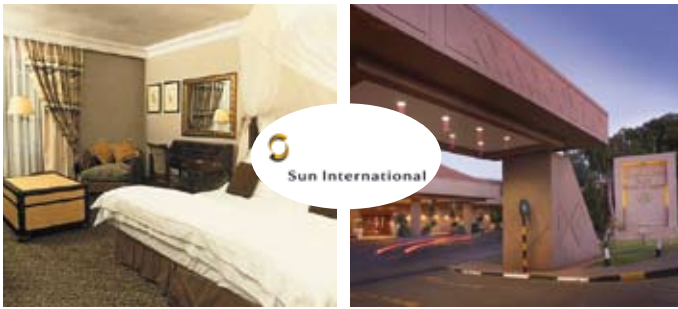

Gaborone Sun

★★★★

15km from Gaborone Airport - 196 rooms

LOCATION - BOTSWANA, GABORONE

Located in the capital City of Gaborone, Botswana, offers a sophisticated conference and meeting place with the advantage of a premium casino.

ACCOMMODATION:

The hotel comprises of 196 en-suite guest rooms, standard features in rooms include adjustable air-conditioning, satellite TV, telephone, safety deposit boxes, mini bar, hair dryer and 24-hour room service.

Kigali Serena Hotel **NEW**

★★★★

10km from Kigali Airport - 104 rooms

LOCATION - RWANDA

Situated in central Kigali, the commercial heart of Rwanda.

ACCOMMODATION:

104 air-conditioned rooms offer satellite TV, tea/coffee making facilities, mini bar, in-room safe, telephone and 24-hour room service. The elegant Diplomat Restaurant is open for breakfast, lunch, and dinner, while the Lounge Bar offers a choice of 3 areas, the bar, the lounge, and the terrace.

LOCATION - GHANA, ACCRA

Just a short drive from Kotoka International Airport, the hotel is situated adjacent to one of the most popular beaches in Ghana.

ACCOMMODATION:

104 spacious executive double and twin rooms including 4 deluxe suites. All rooms include individually controlled air-conditioners, remote colour TV, mini bar, tea/coffee making facilities, large balcony, direct dial telephone with voicemail, hairdryer, in-room safes and 24-hour room service.